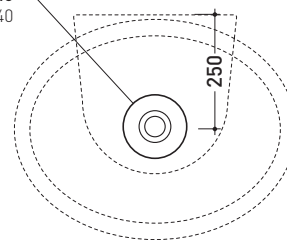

DP482 Dip 62

Countertop - wall hung basin 62 cm

•WITH OVERFLOW •WITHOUT TAP LEDGE

Complements: **Forty6 shelf (F6DP)**
Solid shelf (SLDP)
Furniture BOX - depth. 50
Line taps basin: ONE - NOKÉ - SI - X1
Line accessories: TWO - HOOP - NOKÉ - FOLD

Package dim. **63 x 23 x 50 cm** | Weight **19,3 kg** | Pz. Pallet n° **11**

vista zenitale / zenital view

foro consigliato sul piano \varnothing 140
 suggested hole on the top \varnothing 140

vista zenitale / zenital view

vista frontale / frontal view

sezione longitudinale / section

sizes in mm

Please consider a 2% tolerance on indicated measurements

CERAMIC: glossy finish

matt finish