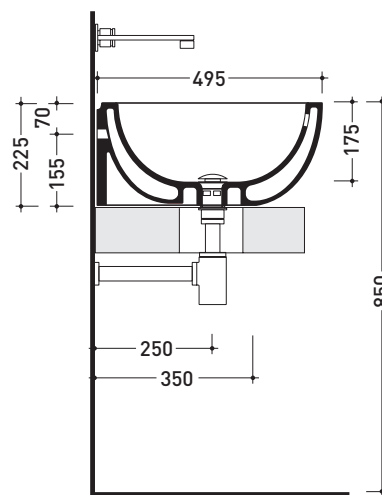

DP482 Dip 62

Countertop - wall hung basin 62 cm

•WITH OVERFLOW •WITHOUT TAP LEDGE

Complements: **Forty6 shelf (F6DP)**
Solid shelf (SLDP)
Furniture BOX - depth. 50
Line taps basin: ONE - NOKÉ - SI - X1
Line accessories: TWO - HOOP - NOKÉ - FOLD

Package dim. **63 x 23 x 50 cm** | Weight **19,3 kg** | Pz. Pallet n° **11**

vista zenitale / zenital view

foro consigliato sul piano \varnothing 140
 suggested hole on the top \varnothing 140

vista zenitale / zenital view

vista frontale / frontal view

sezione longitudinale / section

sizes in mm

Please consider a 2% tolerance on indicated measurements

CERAMIC: glossy finish

matt finish