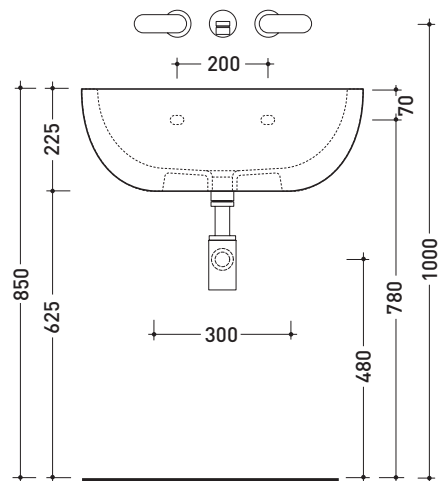

DP482 Dip 62

Countertop - wall hung basin 62 cm

•WITH OVERFLOW •WITHOUT TAP LEDGE

Complements: **Forty6 shelf (F6DP)**
Solid shelf (SLDP)
Furniture BOX - depth. 50
Line taps basin: ONE - NOKÉ - SI - X1
Line accessories: TWO - HOOP - NOKÉ - FOLD

Package dim. **63 x 23 x 50 cm** | Weight **19,3 kg** | Pz. Pallet n° **11**

vista zenitale / zenital view

foro consigliato sul piano \varnothing 140
 suggested hole on the top \varnothing 140

vista zenitale / zenital view

vista frontale / frontal view

sezione longitudinale / section

sizes in mm

Please consider a 2% tolerance on indicated measurements

CERAMIC: glossy finish

matt finish