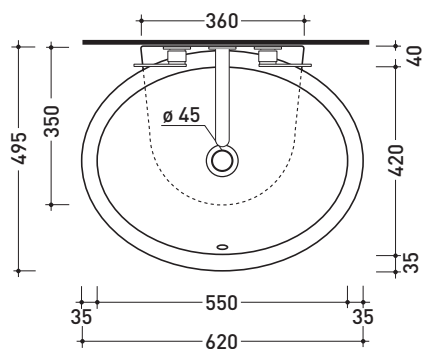

DP482 Dip 62

Countertop - wall hung basin 62 cm

•WITH OVERFLOW •WITHOUT TAP LEDGE

Complements: **Forty6 shelf (F6DP)**
Solid shelf (SLDP)
Furniture BOX - depth. 50
Line taps basin: ONE - NOKÉ - SI - X1
Line accessories: TWO - HOOP - NOKÉ - FOLD

Package dim. **63 x 23 x 50 cm** | Weight **19,3 kg** | Pz. Pallet n° **11**

vista zenitale / zenital view

foro consigliato sul piano \varnothing 140
 suggested hole on the top \varnothing 140

vista zenitale / zenital view

vista frontale / frontal view

sezione longitudinale / section

sizes in mm

Please consider a 2% tolerance on indicated measurements

CERAMIC: glossy finish

matt finish