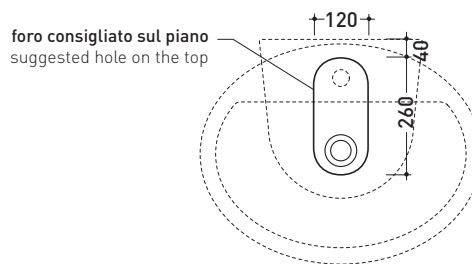

DP481 Dip 62

Countertop - wall hung single-hole basin 62 cm with tap ledge

•WITH OVERFLOW •ARRANGED FOR THREE HOLES TAP

Complements: **Forty6 shelf (F6DP)**
Solid shelf (SLDP)
Furniture BOX - depth. 50
Line taps basin: ONE - NOKÉ - FOLD - X1
Line accessories: TWO - HOOP - NOKÉ - FOLD

Technical accessories: **Chrome siphon (SIFL/CR) - Telescopic chrome siphon (SIFL066)**
Stop & Go drain (PLSG)
CERAMIC Stop & Go drain (PLCE)
Two piece set chrome tap filters (RF026)
Fixing kit for wall (9002)

Package dim. **63 x 23 x 50 cm** | Weight **22 kg** | Pz. Pallet n° **11**

vista zenitale / zenital view

vista zenitale / zenital view

vista frontale / frontal view

sezione longitudinale / section

sizes in mm