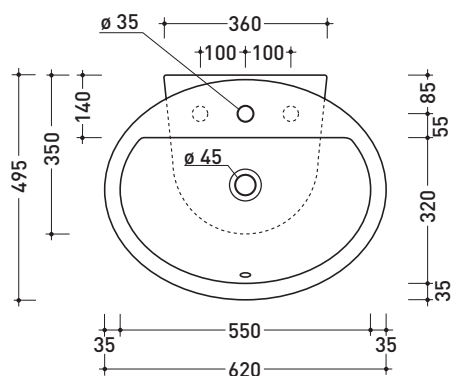

DP481 Dip 62

Countertop - wall hung single-hole basin 62 cm with tap ledge

•WITH OVERFLOW •ARRANGED FOR THREE HOLES TAP

Complements: **Forty6 shelf (F6DP)**
Solid shelf (SLDP)
Furniture BOX - depth. 50
Line taps basin: ONE - NOKÉ - FOLD - X1
Line accessories: TWO - HOOP - NOKÉ - FOLD

Package dim. **63 x 23 x 50 cm** | Weight **22 kg** | Pz. Pallet n° **11**

vista zenitale / zenital view

vista zenitale / zenital view

vista frontale / frontal view

sezione longitudinale / section

sizes in mm