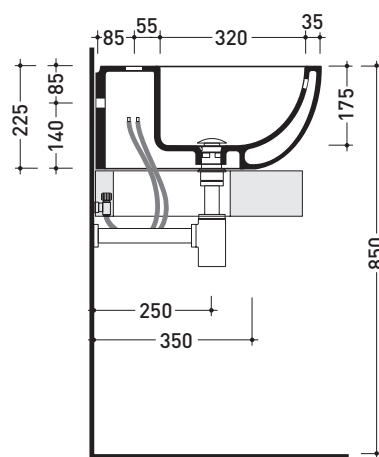

DP481 Dip 62

Countertop - wall hung single-hole basin 62 cm with tap ledge

•WITH OVERFLOW •ARRANGED FOR THREE HOLES TAP

Complements: **Forty6 shelf (F6DP)**
Solid shelf (SLDP)
Furniture BOX - depth. 50
Line taps basin: ONE - NOKÉ - FOLD - X1
Line accessories: TWO - HOOP - NOKÉ - FOLD

Package dim. **63 x 23 x 50 cm** | Weight **22 kg** | Pz. Pallet n° **11**

vista zenitale / zenital view

vista zenitale / zenital view

vista frontale / frontal view

sezione longitudinale / section

sizes in mm