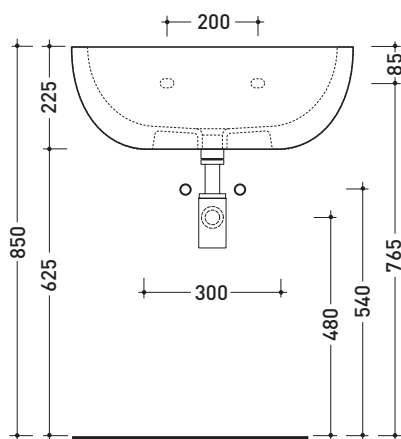

DP481 Dip 62

Countertop - wall hung single-hole basin 62 cm with tap ledge

•WITH OVERFLOW •ARRANGED FOR THREE HOLES TAP

Complements: **Forty6 shelf (F6DP)**
Solid shelf (SLDP)
Furniture BOX - depth. 50
Line taps basin: ONE - NOKÉ - FOLD - X1
Line accessories: TWO - HOOP - NOKÉ - FOLD

Package dim. **63 x 23 x 50 cm** | Weight **22 kg** | Pz. Pallet n° **11**

vista zenitale / zenital view

vista zenitale / zenital view

vista frontale / frontal view

sezione longitudinale / section

sizes in mm