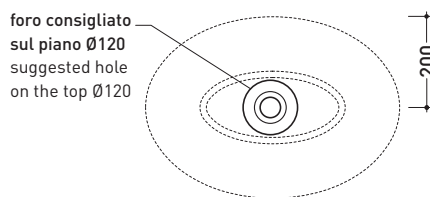

design **PAOLA NAVONE**

2011

BL56L Boll 56

Countertop basin 56 cm

•WITHOUT OVERFLOW •WITHOUT TAP LEDGE

Complements: **Forty6 shelf (F6BL)**
Solid shelf (SLBL)
Furniture BOX - depth. 37
Furniture BOX - depth. 50
Line taps basin: ONE - NOKÉ - SI - FOLD - X1
Line accessories: TWO - HOOP - NOKÉ - FOLD

Technical accessories: **Chrome siphon (SIFL/CR) - Telescopic chrome siphon (SIFL066)**
Stop & Go drain (PLSG)
CERAMIC Stop & Go drain (PLCE)
Two piece set chrome tap filters (RF026)

Package dim. **56,5 x 43 x 18,5 cm** | Weight **10 kg** | Pz. Pallet n° **24**

CE UNI EN 14688 - CL00 Dop-No14688

vista zenitale / zenital view

vista zenitale / zenital view

vista frontale / frontal view

sezione longitudinale / section

sizes in mm

Please consider a 2% tolerance on indicated measurements