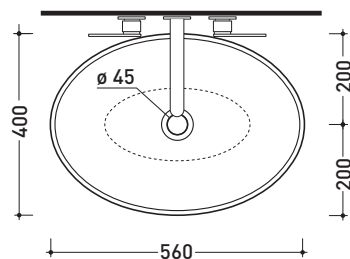

design **PAOLA NAVONE**

2011

BL56L Boll 56

Countertop basin 56 cm

•WITHOUT OVERFLOW •WITHOUT TAP LEDGE

Complements: **Forty6 shelf (F6BL)**
Solid shelf (SLBL)
Furniture BOX - depth. 37
Furniture BOX - depth. 50
Line taps basin: ONE - NOKÉ - SI - FOLD - X1
Line accessories: TWO - HOOP - NOKÉ - FOLD

Technical accessories: **Chrome siphon (SIFL/CR) - Telescopic chrome siphon (SIFL066)**
Stop & Go drain (PLSG)
CERAMIC Stop & Go drain (PLCE)
Two piece set chrome tap filters (RF026)

Package dim. **56,5 x 43 x 18,5 cm** | Weight **10 kg** | Pz. Pallet n° **24**

CE UNI EN 14688 - CL00 Dop-No14688

vista zenitale / zenital view

vista zenitale / zenital view

vista frontale / frontal view

sezione longitudinale / section

sizes in mm

Please consider a 2% tolerance on indicated measurements