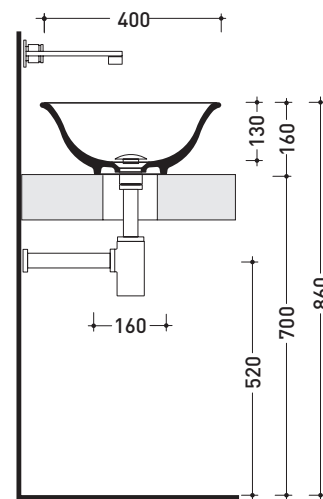

design **PAOLA NAVONE**

2011

BL56L Boll 56

Countertop basin 56 cm

•WITHOUT OVERFLOW •WITHOUT TAP LEDGE

Complements: **Forty6 shelf (F6BL)**
Solid shelf (SLBL)
Furniture BOX - depth. 37
Furniture BOX - depth. 50
Line taps basin: ONE - NOKÉ - SI - FOLD - X1
Line accessories: TWO - HOOP - NOKÉ - FOLD

Technical accessories: **Chrome siphon (SIFL/CR) - Telescopic chrome siphon (SIFL066)**
Stop & Go drain (PLSG)
CERAMIC Stop & Go drain (PLCE)
Two piece set chrome tap filters (RF026)

Package dim. **56,5 x 43 x 18,5 cm** | Weight **10 kg** | Pz. Pallet n° **24**

CE UNI EN 14688 - CL00 Dop-No14688

vista zenitale / zenital view

vista zenitale / zenital view

vista frontale / frontal view

sezione longitudinale / section

sizes in mm

Please consider a 2% tolerance on indicated measurements