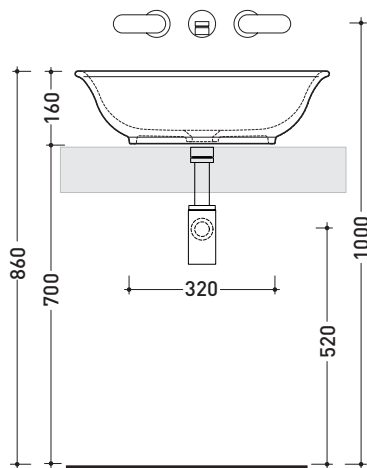

design **PAOLA NAVONE**

2011

BL56L Boll 56

Countertop basin 56 cm

•WITHOUT OVERFLOW •WITHOUT TAP LEDGE

Complements: **Forty6 shelf (F6BL)**
Solid shelf (SLBL)
Furniture BOX - depth. 37
Furniture BOX - depth. 50
Line taps basin: ONE - NOKÉ - SI - FOLD - X1
Line accessories: TWO - HOOP - NOKÉ - FOLD

Technical accessories: **Chrome siphon (SIFL/CR) - Telescopic chrome siphon (SIFL066)**
Stop & Go drain (PLSG)
CERAMIC Stop & Go drain (PLCE)
Two piece set chrome tap filters (RF026)

Package dim. **56,5 x 43 x 18,5 cm** | Weight **10 kg** | Pz. Pallet n° **24**

CE UNI EN 14688 - CL00 Dop-No14688

vista zenitale / zenital view

vista zenitale / zenital view

vista frontale / frontal view

sezione longitudinale / section

sizes in mm

Please consider a 2% tolerance on indicated measurements