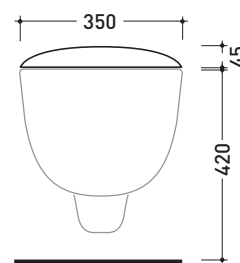

5085CW03

Soft-closing thermosetting wrapping seat & cover

Complements: Spin goclean® wall hung wc (5085G)

Package dim. 52 x 40 x 7 cm | Weight 2,8 kg | Pz. Pallet n° -

CE

vista zenitale / zenital view

vista laterale / lateral view

vista frontale / frontal view

sizes in mm

THERMOSETTING: glossy finish

white

black

matt finish

milky white

graphite