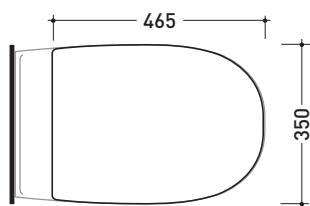

5085CW03

Soft-closing thermosetting wrapping seat & cover

Complements: Spin goclean® wall hung wc (5085G)

Package dim. 52 x 40 x 7 cm | Weight 2,8 kg | Pz. Pallet n° -

CE

vista zenitale / zenital view

vista laterale / lateral view

vista frontale / frontal view

sizes in mm

THERMOSETTING: glossy finish

white

black

matt finish

milky white

graphite