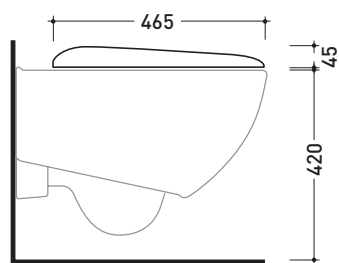

5085CW03

Soft-closing thermosetting wrapping seat & cover

Complements: Spin goclean® wall hung wc (5085G)

Package dim. 52 x 40 x 7 cm | Weight 2,8 kg | Pz. Pallet n° -

CE

vista zenitale / zenital view

vista laterale / lateral view

vista frontale / frontal view

sizes in mm

THERMOSETTING: glossy finish

white

black

matt finish

milky white

graphite