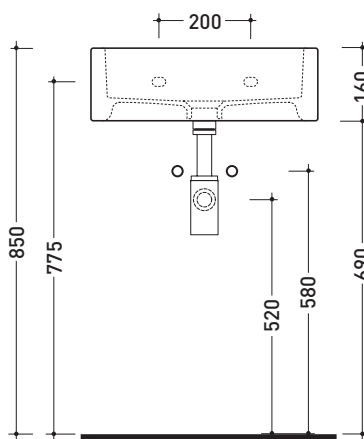

Acquagrande

➔ **FLAMINIA.**

design **GIULIO CAPPELLINI** and **ROBERTO PALOMBA** 1997

5058 Acqualight

Countertop - wall hung basin 50 cm

•WITH OVERFLOW •ARRANGED FOR THREE HOLES TAP

Complements: **Forty6 shelf (F65058)**
Solid shelf (SL5058)
Furniture BOX - depth. 50
Line taps basin: ONE - NOKÉ - SI - FOLD - X1
Line accessories: TWO - HOOP - NOKÉ - FOLD

Package dim. **52,5 x 19,5 x 48 cm** | Weight **21 kg** | Pz. Pallet n° **16**

CE UNI EN 14688 - CL20 Dop-No14688

vista zenitale / zenital view

foro consigliato sul piano
suggested hole on the top

vista zenitale / zenital view

vista frontale / frontal view

sezione longitudinale / section

sizes in mm

Please consider a 2% tolerance on indicated measurements

CERAMIC: glossy finish

matt finish

<http://www.ceramicaflaminia.it/en/lines/275-acquagrande>