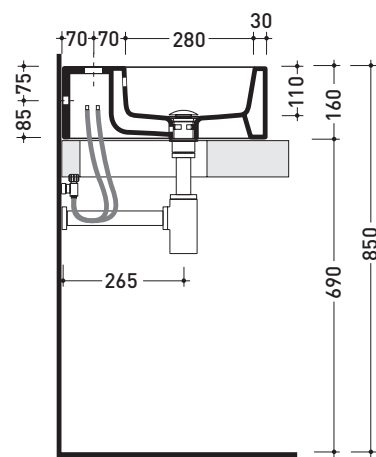

Acquagrande

➔ **FLAMINIA.**

design **GIULIO CAPPELLINI** and **ROBERTO PALOMBA** 1997

5058 Acqualight

Countertop - wall hung basin 50 cm

•WITH OVERFLOW •ARRANGED FOR THREE HOLES TAP

Complements: **Forty6 shelf (F65058)**
Solid shelf (SL5058)
Furniture BOX - depth. 50
Line taps basin: ONE - NOKÉ - SI - FOLD - X1
Line accessories: TWO - HOOP - NOKÉ - FOLD

Package dim. **52,5 x 19,5 x 48 cm** | Weight **21 kg** | Pz. Pallet n° **16**

CE UNI EN 14688 - CL20 Dop-No14688

vista zenitale / zenital view

foro consigliato sul piano
suggested hole on the top

vista zenitale / zenital view

vista frontale / frontal view

sezione longitudinale / section

sizes in mm

Please consider a 2% tolerance on indicated measurements

CERAMIC: glossy finish

matt finish

<http://www.ceramicaflaminia.it/en/lines/275-acquagrande>