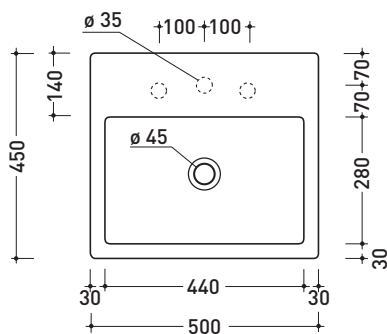

Acquagrande

➔ **FLAMINIA.**

design **GIULIO CAPPELLINI** and **ROBERTO PALOMBA** 1997

5058 Acqualight

Countertop - wall hung basin 50 cm

•WITH OVERFLOW •ARRANGED FOR THREE HOLES TAP

Complements: **Forty6 shelf (F65058)**
Solid shelf (SL5058)
Furniture BOX - depth. 50
Line taps basin: ONE - NOKÉ - SI - FOLD - X1
Line accessories: TWO - HOOP - NOKÉ - FOLD

Package dim. **52,5 x 19,5 x 48 cm** | Weight **21 kg** | Pz. Pallet n° **16**

CE UNI EN 14688 - CL20 Dop-No14688

vista zenitale / zenital view

foro consigliato sul piano
suggested hole on the top

vista zenitale / zenital view

vista frontale / frontal view

sezione longitudinale / section

sizes in mm

Please consider a 2% tolerance on indicated measurements

CERAMIC: glossy finish

matt finish

<http://www.ceramicaflaminia.it/en/lines/275-acquagrande>