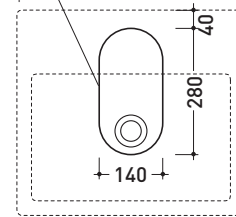

Acquagrande

➔ **FLAMINIA.**

design **GIULIO CAPPELLINI** and **ROBERTO PALOMBA** 1997

5058 Acqualight

Countertop - wall hung basin 50 cm

•WITH OVERFLOW •ARRANGED FOR THREE HOLES TAP

Complements: **Forty6 shelf (F65058)**
Solid shelf (SL5058)
Furniture BOX - depth. 50
Line taps basin: ONE - NOKÉ - SI - FOLD - X1
Line accessories: TWO - HOOP - NOKÉ - FOLD

Package dim. **52,5 x 19,5 x 48 cm** | Weight **21 kg** | Pz. Pallet n° **16**

CE UNI EN 14688 - CL20 Dop-No14688

vista zenitale / zenital view

foro consigliato sul piano
suggested hole on the top

vista zenitale / zenital view

vista frontale / frontal view

sezione longitudinale / section

sizes in mm

Please consider a 2% tolerance on indicated measurements

CERAMIC: glossy finish

matt finish

<http://www.ceramicaflaminia.it/en/lines/275-acquagrande>