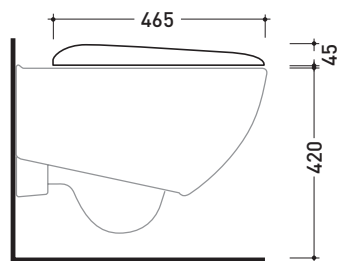

Spin

design LUDOVICA+ROBERTO PALOMBA

2002

5085CW02

Thermosetting wrapping seat & cover

Complements: Spin goclean® wall hung wc (5085G)

Package dim. 52 x 40 x 7 cm | Weight 2,8 kg | Pz. Pallet n° -

➔ **FLAMINIA.**

CE

vista zenitale / zenital view

vista laterale / lateral view

vista frontale / frontal view

sizes in mm

THERMOSETTING: glossy finish

white

<http://www.ceramicaflaminia.it/en/products/317-spin>