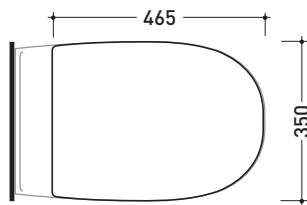

Spin

design LUDOVICA+ROBERTO PALOMBA

2002

5085CW02

Thermosetting wrapping seat & cover

Complements: Spin goclean® wall hung wc (5085G)

Package dim. 52 x 40 x 7 cm | Weight 2,8 kg | Pz. Pallet n° -

➔ **FLAMINIA.**

CE

vista zenitale / zenital view

vista laterale / lateral view

vista frontale / frontal view

sizes in mm

THERMOSETTING: glossy finish

white

<http://www.ceramicaflaminia.it/en/products/317-spin>