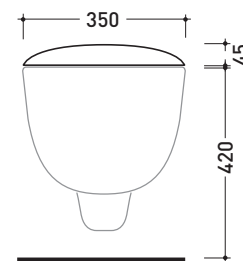

Spin

design LUDOVICA+ROBERTO PALOMBA

2002

5085CW02

Thermosetting wrapping seat & cover

Complements: Spin goclean® wall hung wc (5085G)

Package dim. 52 x 40 x 7 cm | Weight 2,8 kg | Pz. Pallet n° -

➔ **FLAMINIA.**

CE

vista zenitale / zenital view

vista laterale / lateral view

vista frontale / frontal view

sizes in mm

THERMOSETTING: glossy finish

white

<http://www.ceramicaflaminia.it/en/products/317-spin>