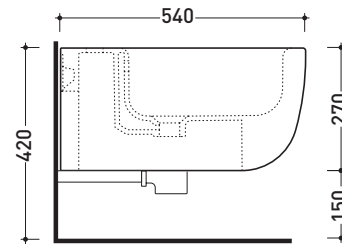

design JASPER MORRISON

2014

BN218

Wall hung single-hole bidet (fixing kit art. 9008 included)

•WITH OVERFLOW

Complements: **Line taps bidet:** ONE - NOKÉ - SI - FOLD - X1
Line accessories: TWO - HOOP - NOKÉ - FOLD

Package dim. 57 x 39 x 35 cm | Weight 21,3 kg | Pz. Pallet n° 15

CE UNI EN 14528 - CL20 Dop-No14528

vista zenitale / zenital view

vista laterale / lateral view

sezione longitudinale / section

vista retro / back view

sizes in mm

Please consider a 2% tolerance on indicated measurements

CERAMIC: glossy finish

matt finish