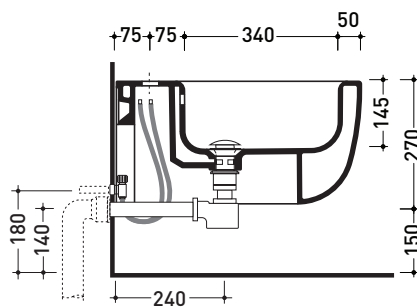

design JASPER MORRISON

2014

BN218

Wall hung single-hole bidet (fixing kit art. 9008 included)

•WITH OVERFLOW

Complements: **Line taps bidet:** ONE - NOKÉ - SI - FOLD - X1
Line accessories: TWO - HOOP - NOKÉ - FOLD

Package dim. 57 x 39 x 35 cm | Weight 21,3 kg | Pz. Pallet n° 15

CE UNI EN 14528 - CL20 Dop-No14528

vista zenitale / zenital view

vista laterale / lateral view

sezione longitudinale / section

vista retro / back view

sizes in mm

Please consider a 2% tolerance on indicated measurements

CERAMIC: glossy finish

matt finish