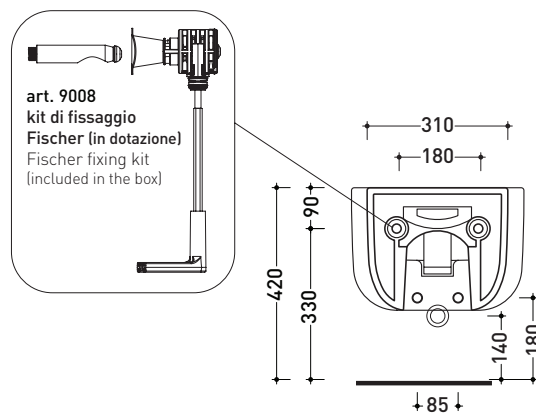

design JASPER MORRISON

2014

BN218

Wall hung single-hole bidet (fixing kit art. 9008 included)

•WITH OVERFLOW

Complements: **Line taps bidet:** ONE - NOKÉ - SI - FOLD - X1
Line accessories: TWO - HOOP - NOKÉ - FOLD

Technical accessories: **Universal fixing bracket for wall hung wc/bidet** (41/P)
Short chrome siphon for bidet (SIFB/CR)
Stop & Go drain (PLSG)
CERAMIC Stop & Go drain (PLCE)
Two piece set chrome tap filters (RF026)

Package dim. 57 x 39 x 35 cm | Weight 21,3 kg | Pz. Pallet n° 15

CE UNI EN 14528 - CL20 Dop-No14528

vista zenitale / zenital view

vista laterale / lateral view

sezione longitudinale / section

vista retro / back view

sizes in mm

Please consider a 2% tolerance on indicated measurements

CERAMIC: glossy finish

matt finish