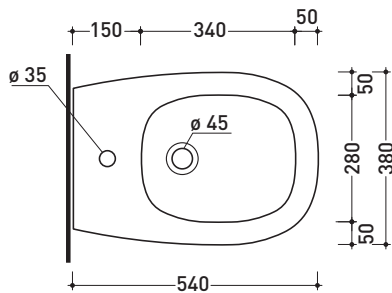

design JASPER MORRISON

2014

BN218

Wall hung single-hole bidet (fixing kit art. 9008 included)

•WITH OVERFLOW

Complements: **Line taps bidet:** ONE - NOKÉ - SI - FOLD - X1
Line accessories: TWO - HOOP - NOKÉ - FOLD

Package dim. 57 x 39 x 35 cm | Weight 21,3 kg | Pz. Pallet n° 15

CE UNI EN 14528 - CL20 Dop-No14528

vista zenitale / zenital view

vista laterale / lateral view

sezione longitudinale / section

vista retro / back view

sizes in mm

Please consider a 2% tolerance on indicated measurements

CERAMIC: glossy finish

matt finish