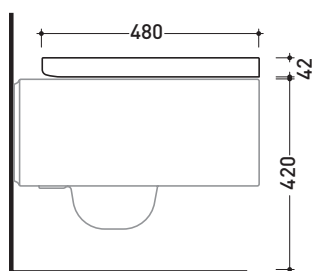

design **PATRICK NORGUET**

2013

NLCW03

Soft-closing thermosetting wrapping seat & cover

Complements: **Nile wall hung wc** (NL118)
Nile goclean wall hung wc (NL118G)

Package dim. | Weight **kg 2** | Pz. Pallet n° -

vista zenitale / zenital view

vista laterale / lateral view

vista frontale / frontal view

sizes in mm

THERMOSETTING: glossy finish

matt finish