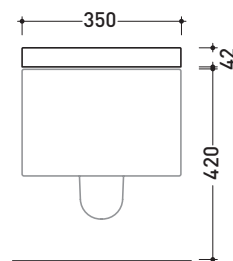

design **PATRICK NORGUET**

2013

NLCW03

Soft-closing thermosetting wrapping seat & cover

Complements: **Nile wall hung wc** (NL118)
Nile goclean wall hung wc (NL118G)

Package dim. | Weight **kg 2** | Pz. Pallet n° -

vista zenitale / zenital view

vista laterale / lateral view

vista frontale / frontal view

sizes in mm

THERMOSETTING: glossy finish

matt finish