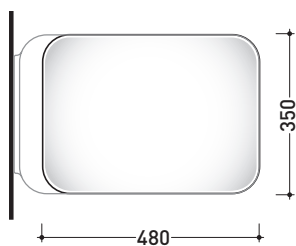

design **PATRICK NORGUET**

2013

NLCW03

Soft-closing thermosetting wrapping seat & cover

Complements: **Nile wall hung wc** (NL118)
Nile goclean wall hung wc (NL118G)

Package dim. | Weight **kg 2** | Pz. Pallet n° -

vista zenitale / zenital view

vista laterale / lateral view

vista frontale / frontal view

sizes in mm

THERMOSETTING: glossy finish

matt finish