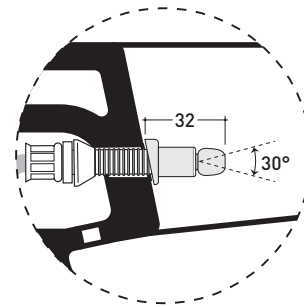

Technical accessories: Universal fixing bracket for wall hung wc/bidet (41/P)

Package dim. | Weight 26 kg | Pz. Pallet n° 15

UNI EN 997

Dop-No997

**FLAMINIA does not recommend combining this toilet model with rapid-flow/flushometer systems or traditional high tanks**

vista zenitale / zenital view

dettaglio erogatore / bidet jet detail

sezione longitudinale / section

vista retro / back view

sizes in mm

Please consider a 2% tolerance on indicated measurements

CERAMIC: glossy finish