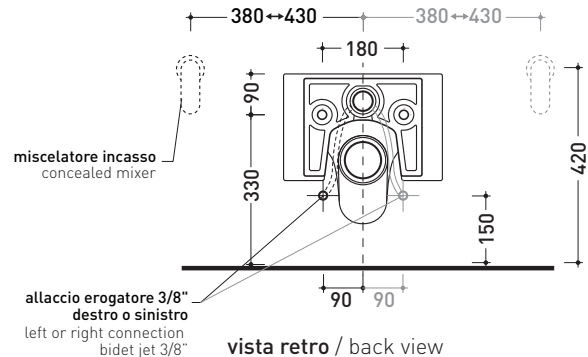

## NL118G + ERWCB\*

Wall hung wc with goclean® system

\* **WARNING:** the hole for the bidet jet must be requested

Complements: Soft-closing thermosetting wrapping seat&cover (NLCW03)  
Line accessories: TWO - HOOP - NOKÉ - FOLD

Technical accessories: Universal fixing bracket for wall hung wc/bidet (41/P)

Package dim. | Weight 26 kg | Pz. Pallet n° 15

UNI EN 997

Dop-No997

**FLAMINIA does not recommend combining this toilet model with rapid-flow/flushometer systems or traditional high tanks**

vista zenitale / zenital view

dettaglio erogatore / bidet jet detail

sezione longitudinale / section

vista retro / back view

sizes in mm

Please consider a 2% tolerance on indicated measurements

CERAMIC: glossy finish