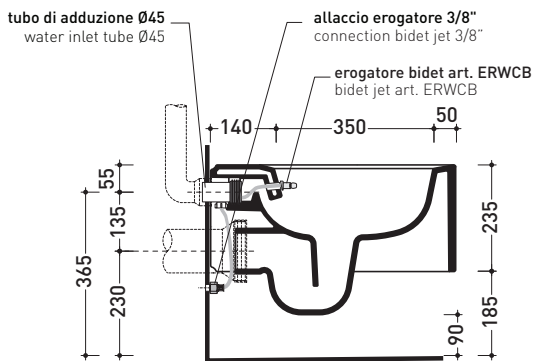

## NL118G + ERWCB\*

Wall hung wc with goclean® system

\* **WARNING:** the hole for the bidet jet must be requested

Complements: Soft-closing thermosetting wrapping seat&cover (NLCW03)  
Line accessories: TWO - HOOP - NOKÉ - FOLD

Technical accessories: Universal fixing bracket for wall hung wc/bidet (41/P)

Package dim. | Weight 26 kg | Pz. Pallet n° 15

UNI EN 997

Dop-No997

**FLAMINIA does not recommend combining this toilet model with rapid-flow/flushometer systems or traditional high tanks**

vista zenitale / zenital view

dettaglio erogatore / bidet jet detail

sezione longitudinale / section

vista retro / back view

sizes in mm

Please consider a 2% tolerance on indicated measurements

CERAMIC: glossy finish