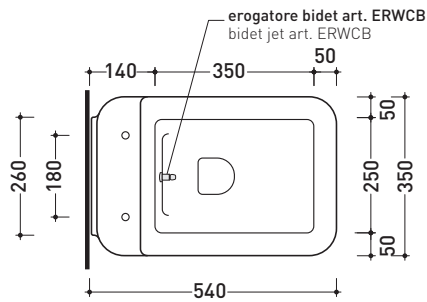

## NL118G + ERWCB\*

Wall hung wc with goclean® system

\* **WARNING:** the hole for the bidet jet must be requested

Complements: Soft-closing thermosetting wrapping seat&cover (NLCW03)  
Line accessories: TWO - HOOP - NOKÉ - FOLD

Technical accessories: Universal fixing bracket for wall hung wc/bidet (41/P)

Package dim. | Weight 26 kg | Pz. Pallet n° 15

UNI EN 997

Dop-No997

**FLAMINIA does not recommend combining this toilet model with rapid-flow/flushometer systems or traditional high tanks**

vista zenitale / zenital view

dettaglio erogatore / bidet jet detail

sezione longitudinale / section

vista retro / back view

sizes in mm

Please consider a 2% tolerance on indicated measurements

CERAMIC: glossy finish