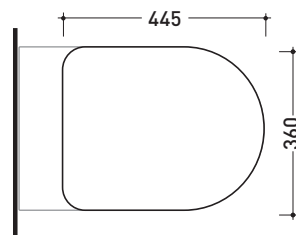

QKCW03

Soft-closing thermosetting wrapping seat&cover with quick-release hinges

Complements: **Wall hung wc App** (AP118 - AP118G)
Wall hung wc MiniApp (AP119 - AP119G)
App back to wall wc (AP117G - AP117RG)

Package dim. **47 x 39 x 5 cm** | Weight **3,5 kg** | Pz. Pallet n° -

CE

art. AP117G - AP117RG
vista zenitale / zenital view

art. AP118 - AP118G
vista zenitale / zenital view

art. AP119 - AP119G
vista zenitale / zenital view

art. AP117G - AP117RG
vista laterale / lateral view

art. AP118 - AP118G
vista laterale / lateral view

art. AP119 - AP119G
vista laterale / lateral view

sizes in mm

THERMOSETTING: glossy finish

white

black

matt finish