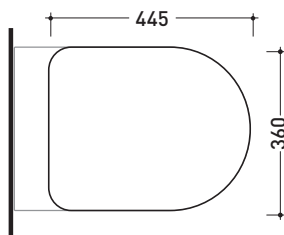

QKCW03

Soft-closing thermosetting wrapping seat&cover with quick-release hinges

Complements: **Wall hung wc App** (AP118 - AP118G)
Wall hung wc MiniApp (AP119 - AP119G)
App back to wall wc (AP117G - AP117RG)

Package dim. **47 x 39 x 5 cm** | Weight **3,5 kg** | Pz. Pallet n° -

CE

art. AP117G - AP117RG
vista zenitale / zenital view

art. AP118 - AP118G
vista zenitale / zenital view

art. AP119 - AP119G
vista zenitale / zenital view

art. AP117G - AP117RG
vista laterale / lateral view

art. AP118 - AP118G
vista laterale / lateral view

art. AP119 - AP119G
vista laterale / lateral view

sizes in mm

THERMOSETTING: glossy finish

white

black

matt finish