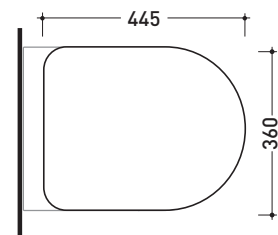

QKCW02

Thermosetting wrapping seat&cover
with quick-release hinges

Complements: **Wall hung wc App** (AP118 - AP118G)
Wall hung wc MiniApp (AP119 - AP119G)
App back to wall wc (AP117G - AP117RG)

Package dim. **47 x 39 x 5 cm** | Weight **3,5 kg** | Pz. Pallet n° -

CE

art. AP117G - AP117RG
vista zenitale / zenital view

art. AP118 - AP118G
vista zenitale / zenital view

art. AP119 - AP119G
vista zenitale / zenital view

art. AP117G - AP117RG
vista laterale / lateral view

art. AP118 - AP118G
vista laterale / lateral view

art. AP119 - AP119G
vista laterale / lateral view

sizes in mm

THERMOSETTING: glossy finish

white