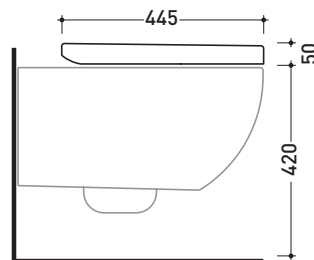

QKCW02

Thermosetting wrapping seat&cover
with quick-release hinges

Complements: **Wall hung wc App** (AP118 - AP118G)
Wall hung wc MiniApp (AP119 - AP119G)
App back to wall wc (AP117G - AP117RG)

Package dim. **47 x 39 x 5 cm** | Weight **3,5 kg** | Pz. Pallet n° -

CE

art. AP117G - AP117RG
vista zenitale / zenital view

art. AP118 - AP118G
vista zenitale / zenital view

art. AP119 - AP119G
vista zenitale / zenital view

art. AP117G - AP117RG
vista laterale / lateral view

art. AP118 - AP118G
vista laterale / lateral view

art. AP119 - AP119G
vista laterale / lateral view

sizes in mm

THERMOSETTING: glossy finish

white