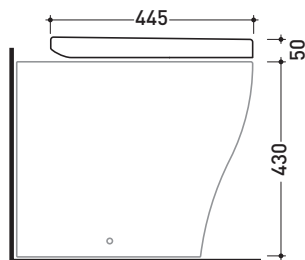

QKCW02

Thermosetting wrapping seat&cover
with quick-release hinges

Complements: **Wall hung wc App** (AP118 - AP118G)
Wall hung wc MiniApp (AP119 - AP119G)
App back to wall wc (AP117G - AP117RG)

Package dim. **47 x 39 x 5 cm** | Weight **3,5 kg** | Pz. Pallet n° -

CE

art. AP117G - AP117RG
vista zenitale / zenital view

art. AP118 - AP118G
vista zenitale / zenital view

art. AP119 - AP119G
vista zenitale / zenital view

art. AP117G - AP117RG
vista laterale / lateral view

art. AP118 - AP118G
vista laterale / lateral view

art. AP119 - AP119G
vista laterale / lateral view

sizes in mm

THERMOSETTING: glossy finish

white