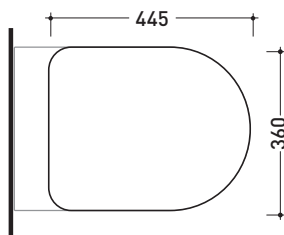

QKCW02

Thermosetting wrapping seat&cover
with quick-release hinges

Complements: **Wall hung wc App** (AP118 - AP118G)
Wall hung wc MiniApp (AP119 - AP119G)
App back to wall wc (AP117G - AP117RG)

Package dim. **47 x 39 x 5 cm** | Weight **3,5 kg** | Pz. Pallet n° -

CE

art. AP117G - AP117RG
vista zenitale / zenital view

art. AP118 - AP118G
vista zenitale / zenital view

art. AP119 - AP119G
vista zenitale / zenital view

art. AP117G - AP117RG
vista laterale / lateral view

art. AP118 - AP118G
vista laterale / lateral view

art. AP119 - AP119G
vista laterale / lateral view

sizes in mm

THERMOSETTING: glossy finish

white