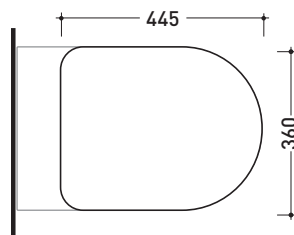

QKCW02

Thermosetting wrapping seat&cover
with quick-release hinges

Complements: **Wall hung wc App** (AP118 - AP118G)
Wall hung wc MiniApp (AP119 - AP119G)
App back to wall wc (AP117G - AP117RG)

Package dim. **47 x 39 x 5 cm** | Weight **3,5 kg** | Pz. Pallet n° -

CE

art. AP117G - AP117RG
vista zenitale / zenital view

art. AP118 - AP118G
vista zenitale / zenital view

art. AP119 - AP119G
vista zenitale / zenital view

art. AP117G - AP117RG
vista laterale / lateral view

art. AP118 - AP118G
vista laterale / lateral view

art. AP119 - AP119G
vista laterale / lateral view

sizes in mm

THERMOSETTING: glossy finish

white