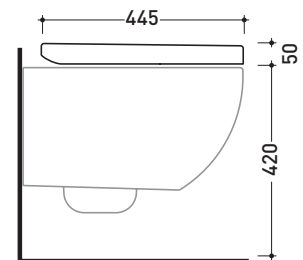

QKCW02

Thermosetting wrapping seat&cover
with quick-release hinges

Complements: **Wall hung wc App** (AP118 - AP118G)
Wall hung wc MiniApp (AP119 - AP119G)
App back to wall wc (AP117G - AP117RG)

Package dim. **47 x 39 x 5 cm** | Weight **3,5 kg** | Pz. Pallet n° -

CE

art. AP117G - AP117RG
vista zenitale / zenital view

art. AP118 - AP118G
vista zenitale / zenital view

art. AP119 - AP119G
vista zenitale / zenital view

art. AP117G - AP117RG
vista laterale / lateral view

art. AP118 - AP118G
vista laterale / lateral view

art. AP119 - AP119G
vista laterale / lateral view

sizes in mm

THERMOSETTING: glossy finish

white