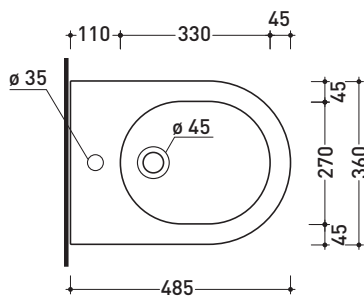

AP219 MiniApp

Wall hung single-hole bidet (fixing kit included art. 9008)

•WITH OVERFLOW •WITHOUT TAP HOLE ON DEMAND

Complements: **Line taps bidet:** ONE - NOKÈ - SI - FOLD - X1
Line accessories: TWO - HOOP - NOKÈ - FOLD

Package dim. | Weight **16,7 kg** | Pz. Pallet n° **18**

UNI EN 14528 - CL20 Dop-No14528

vista zenitale / zenital view

vista laterale / lateral view

sezione longitudinale / section

vista retro / back view

sizes in mm