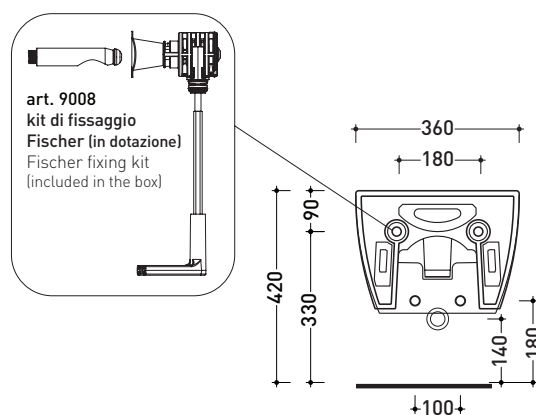

AP219 MiniApp

Wall hung single-hole bidet (fixing kit included art. 9008)

•WITH OVERFLOW •WITHOUT TAP HOLE ON DEMAND

Complements: **Line taps bidet:** ONE - NOKÈ - SI - FOLD - X1
Line accessories: TWO - HOOP - NOKÈ - FOLD

Technical accessories: **Universal fixing bracket for wall hung wc/bidet (41/P)**
Short chrome siphon for bidet (SIFB/CR)
Stop & Go drain (PLSG)
CERAMIC Stop & Go drain (PLCE)
Two piece set chrome tap filters (RF026)

Package dim. | Weight **16,7 kg** | Pz. Pallet n° **18**

UNI EN 14528 - CL20 Dop-No14528

vista zenitale / zenital view

vista laterale / lateral view

sezione longitudinale / section

vista retro / back view

sizes in mm