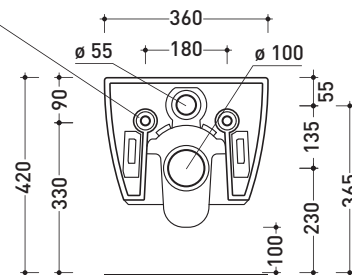

Technical accessories: **Universal fixing bracket for wall hung wc/bidet** (41/P)

Package dim. | Weight **21,5 kg** | Pz. Pallet n° **18**

CE UNI EN 997

Dop-No997

vista zenitale / zenital view

vista laterale / lateral view

sezione longitudinale / section

art. 9008
 kit di fissaggio
 Fischer (in dotazione)
 Fischer fixing kit
 (included in the box)

vista retro / back view

sizes in mm

Please consider a 2% tolerance on indicated measurements