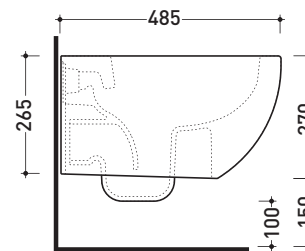

Technical accessories: **Universal fixing bracket for wall hung wc/bidet** (41/P)

Package dim. | Weight **21,5 kg** | Pz. Pallet n° **18**

CE UNI EN 997

Dop-No997

vista zenitale / zenital view

vista laterale / lateral view

sezione longitudinale / section

art. 9008
 kit di fissaggio
 Fischer (in dotazione)
 Fischer fixing kit
 (included in the box)

vista retro / back view

sizes in mm

Please consider a 2% tolerance on indicated measurements