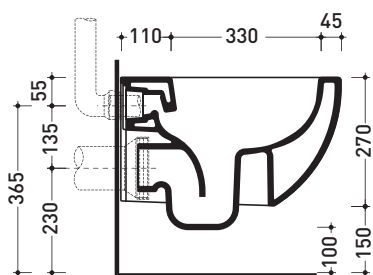

Technical accessories: **Universal fixing bracket for wall hung wc/bidet** (41/P)

Package dim. | Weight **21,5 kg** | Pz. Pallet n° **18**

CE UNI EN 997

Dop-No997

vista zenitale / zenital view

vista laterale / lateral view

sezione longitudinale / section

art. 9008
 kit di fissaggio
 Fischer (in dotazione)
 Fischer fixing kit
 (included in the box)

vista retro / back view

sizes in mm

Please consider a 2% tolerance on indicated measurements