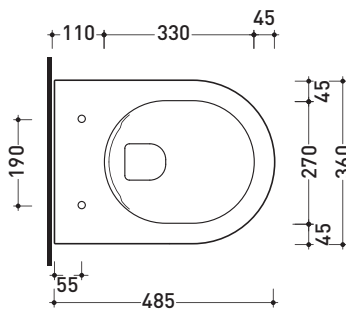

AP119G MiniApp

Wall hung wc with goclean® system (fixing kit included art. 9008)

Complements: **Thermosetting wrapping seat&cover** (QKCW02)
Soft-closing thermosetting wrapping seat&cover (QKCW03)
SLIM thermosetting seat&cover (QKCW04)
SLIM soft-closing thermosetting seat&cover (QKCW05)
Line accessories: TWO - HOOP - NOKÈ - FOLD

Technical accessories: **Universal fixing bracket for wall hung wc/bidet** (41/P)

Package dim. | Weight **21,5 kg** | Pz. Pallet n° **18**

CE UNI EN 997

Dop-No997

vista zenitale / zenital view

vista laterale / lateral view

sezione longitudinale / section

art. 9008
 kit di fissaggio
 Fischer (in dotazione)
 Fischer fixing kit
 (included in the box)

vista retro / back view

sizes in mm

Please consider a 2% tolerance on indicated measurements