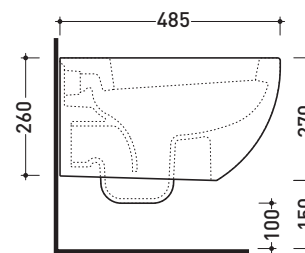

AP119 MiniApp

Wall hung wc (fixing kit included art. 9008)

Complements: **Thermosetting wrapping seat&cover** (QKCW02)
Soft-closing thermosetting wrapping seat&cover (QKCW03)
SLIM thermosetting seat&cover (QKCW04)
SLIM soft-closing thermosetting seat&cover (QKCW05)
Line accessories: TWO - HOOP - NOKÈ - FOLD

Technical accessories: **Universal fixing bracket for wall hung wc/bidet** (41/P)

Package dim. | Weight **21 kg** | Pz. Pallet n° **18**

CE UNI EN 997

Dop-No997

vista zenitale / zenital view

vista laterale / lateral view

sezione longitudinale / section

vista retro / back view

sizes in mm

Please consider a 2% tolerance on indicated measurements

CERAMIC: glossy finish

white

FLAMINIA does not recommend combining this toilet model with rapid-flow/flushometer systems or traditional high tanks