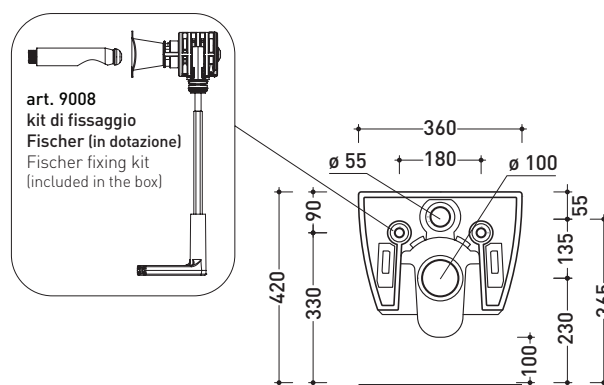

AP119 MiniApp

Wall hung wc (fixing kit included art. 9008)

Complements: **Thermosetting wrapping seat&cover** (QKCW02)
Soft-closing thermosetting wrapping seat&cover (QKCW03)
SLIM thermosetting seat&cover (QKCW04)
SLIM soft-closing thermosetting seat&cover (QKCW05)
Line accessories: TWO - HOOP - NOKÈ - FOLD

Technical accessories: **Universal fixing bracket for wall hung wc/bidet** (41/P)

Package dim. | Weight **21 kg** | Pz. Pallet n° **18**

CE UNI EN 997

Dop-No997

vista zenitale / zenital view

vista laterale / lateral view

sezione longitudinale / section

vista retro / back view

sizes in mm

Please consider a 2% tolerance on indicated measurements

CERAMIC: glossy finish

white

FLAMINIA does not recommend combining this toilet model with rapid-flow/flushometer systems or traditional high tanks