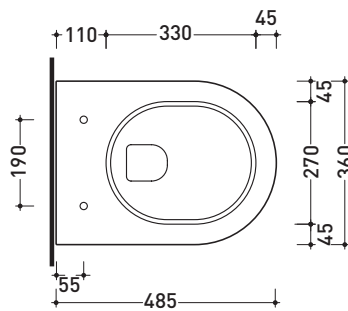

AP119 MiniApp

Wall hung wc (fixing kit included art. 9008)

Complements: **Thermosetting wrapping seat&cover** (QKCW02)
Soft-closing thermosetting wrapping seat&cover (QKCW03)
SLIM thermosetting seat&cover (QKCW04)
SLIM soft-closing thermosetting seat&cover (QKCW05)
Line accessories: TWO - HOOP - NOKÈ - FOLD

Technical accessories: **Universal fixing bracket for wall hung wc/bidet** (41/P)

Package dim. | Weight **21 kg** | Pz. Pallet n° **18**

CE UNI EN 997

Dop-No997

vista zenitale / zenital view

vista laterale / lateral view

sezione longitudinale / section

vista retro / back view

sizes in mm

Please consider a 2% tolerance on indicated measurements

CERAMIC: glossy finish

white

FLAMINIA does not recommend combining this toilet model with rapid-flow/flushometer systems or traditional high tanks