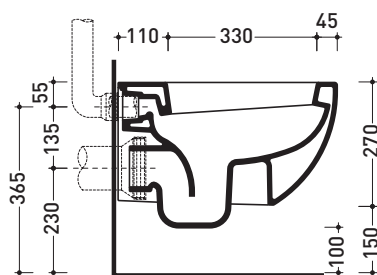

AP119 MiniApp

Wall hung wc (fixing kit included art. 9008)

Complements: **Thermosetting wrapping seat&cover** (QKCW02)
Soft-closing thermosetting wrapping seat&cover (QKCW03)
SLIM thermosetting seat&cover (QKCW04)
SLIM soft-closing thermosetting seat&cover (QKCW05)
Line accessories: TWO - HOOP - NOKÈ - FOLD

Technical accessories: **Universal fixing bracket for wall hung wc/bidet** (41/P)

Package dim. | Weight **21 kg** | Pz. Pallet n° **18**

CE UNI EN 997

Dop-No997

vista zenitale / zenital view

vista laterale / lateral view

sezione longitudinale / section

vista retro / back view

sizes in mm

Please consider a 2% tolerance on indicated measurements

CERAMIC: glossy finish

white

FLAMINIA does not recommend combining this toilet model with rapid-flow/flushometer systems or traditional high tanks