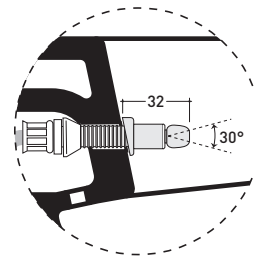

AP118G + ERWCB*

Wall hung wc (fixing kit included art. 9008)

* **WARNING:** the hole for the bidet jet must be requested

Complements: **Thermosetting wrapping seat&cover** (QKCW02)
Soft-closing thermosetting wrapping seat&cover (QKCW03)
SLIM thermosetting seat&cover (QKCW04)
SLIM soft-closing thermosetting seat&cover (QKCW05)
Line accessories: TWO - HOOP - NOKÉ - FOLD

Technical accessories: **Universal fixing bracket for wall hung wc/bidet** (41/P)

Package dim. | Weight **26,1 kg** | Pz. Pallet n° **18**

CE UNI EN 997

Dop-No997

vista zenitale / zenital view

dettaglio erogatore / bidet jet detail

sezione longitudinale / section

vista retro / back view

sizes in mm

Please consider a 2% tolerance on indicated measurements

CERAMIC: glossy finish

matt finish

FLAMINIA does not recommend combining this toilet model with rapid-flow/flushometer systems or traditional high tanks