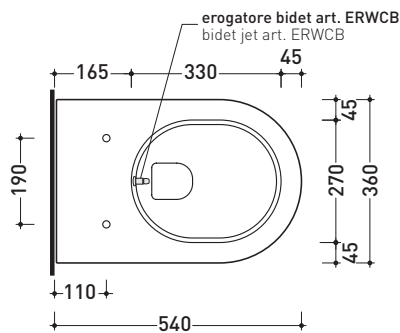

AP118G + ERWCB*

Wall hung wc (fixing kit included art. 9008)

* **WARNING:** the hole for the bidet jet must be requested

Complements: **Thermosetting wrapping seat&cover** (QKCW02)
Soft-closing thermosetting wrapping seat&cover (QKCW03)
SLIM thermosetting seat&cover (QKCW04)
SLIM soft-closing thermosetting seat&cover (QKCW05)
Line accessories: TWO - HOOP - NOKÉ - FOLD

Technical accessories: **Universal fixing bracket for wall hung wc/bidet** (41/P)

Package dim. | Weight **26,1 kg** | Pz. Pallet n° **18**

CE UNI EN 997

Dop-No997

vista zenitale / zenital view

dettaglio erogatore / bidet jet detail

sezione longitudinale / section

vista retro / back view

sizes in mm

Please consider a 2% tolerance on indicated measurements

CERAMIC: glossy finish

matt finish

FLAMINIA does not recommend combining this toilet model with rapid-flow/flushometer systems or traditional high tanks