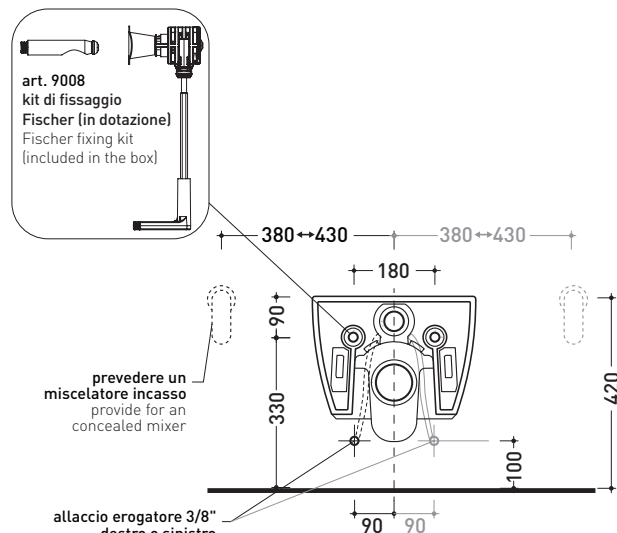

AP118G + ERWCB*

Wall hung wc (fixing kit included art. 9008)

* **WARNING:** the hole for the bidet jet must be requested

Complements: **Thermosetting wrapping seat&cover** (QKCW02)
Soft-closing thermosetting wrapping seat&cover (QKCW03)
SLIM thermosetting seat&cover (QKCW04)
SLIM soft-closing thermosetting seat&cover (QKCW05)
Line accessories: TWO - HOOP - NOKÉ - FOLD

Technical accessories: **Universal fixing bracket for wall hung wc/bidet** (41/P)

Package dim. | Weight **26,1 kg** | Pz. Pallet n° **18**

CE UNI EN 997

Dop-No997

vista zenitale / zenital view

dettaglio erogatore / bidet jet detail

sezione longitudinale / section

vista retro / back view

sizes in mm

Please consider a 2% tolerance on indicated measurements

CERAMIC: glossy finish

matt finish

FLAMINIA does not recommend combining this toilet model with rapid-flow/flushometer systems or traditional high tanks