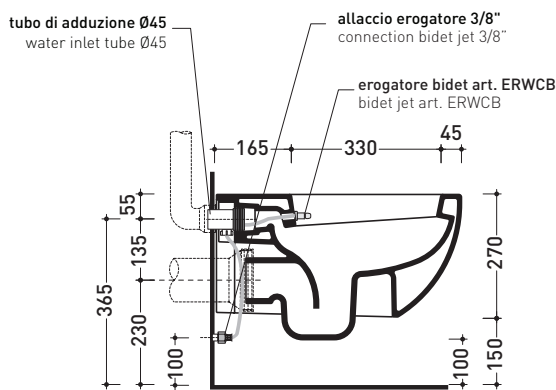

AP118G + ERWCB*

Wall hung wc (fixing kit included art. 9008)

* **WARNING:** the hole for the bidet jet must be requested

Complements: **Thermosetting wrapping seat&cover** (QKCW02)
Soft-closing thermosetting wrapping seat&cover (QKCW03)
SLIM thermosetting seat&cover (QKCW04)
SLIM soft-closing thermosetting seat&cover (QKCW05)
Line accessories: TWO - HOOP - NOKÉ - FOLD

Technical accessories: **Universal fixing bracket for wall hung wc/bidet** (41/P)

Package dim. | Weight **26,1 kg** | Pz. Pallet n° **18**

CE UNI EN 997

Dop-No997

vista zenitale / zenital view

dettaglio erogatore / bidet jet detail

sezione longitudinale / section

vista retro / back view

sizes in mm

Please consider a 2% tolerance on indicated measurements

CERAMIC: glossy finish

matt finish

FLAMINIA does not recommend combining this toilet model with rapid-flow/flushometer systems or traditional high tanks