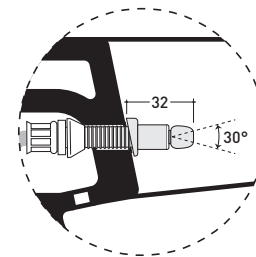

design JASPER MORRISON

2016

BN118G + ERWCB*

Wall hung wc with **goclean®** system (fixing kit art. 9008 included)

* **WARNING:** the hole for the bidet jet must be requested

Complements: **Soft-closing thermosetting wrapping seat&cover** (BNCW03)
Line accessories: TWO - HOOP - NOKÉ - FOLD

Technical accessories: **Universal fixing bracket for wall hung wc/bidet** (41/P)

Package dim. **57 x 39 x 35 cm** | Weight **27 kg** | Pz. Pallet n° **15**

CE UNI EN 997

Dop-No997

WHILE STOCKS LAST

vista zenitale / zenital view

dettaglio erogatore / bidet jet detail

sezione longitudinale / section

vista retro / back view

sizes in mm

Please consider a 2% tolerance on indicated measurements

CERAMIC: glossy finish

matt finish

FLAMINIA does not recommend combining this toilet model with rapid-flow/flushometer systems or traditional high tanks