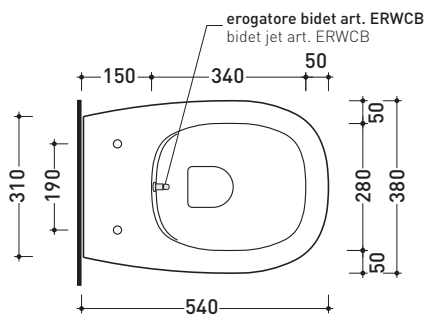

design JASPER MORRISON

2016

BN118G + ERWCB*

Wall hung wc with **goclean®** system (fixing kit art. 9008 included)

* **WARNING:** the hole for the bidet jet must be requested

Complements: **Soft-closing thermosetting wrapping seat&cover** (BNCW03)
Line accessories: TWO - HOOP - NOKÉ - FOLD

Technical accessories: **Universal fixing bracket for wall hung wc/bidet** (41/P)

Package dim. **57 x 39 x 35 cm** | Weight **27 kg** | Pz. Pallet n° **15**

CE UNI EN 997

Dop-No997

WHILE STOCKS LAST

vista zenitale / zenital view

dettaglio erogatore / bidet jet detail

sezione longitudinale / section

vista retro / back view

sizes in mm

Please consider a 2% tolerance on indicated measurements

CERAMIC: glossy finish

matt finish

FLAMINIA does not recommend combining this toilet model with rapid-flow/flushometer systems or traditional high tanks