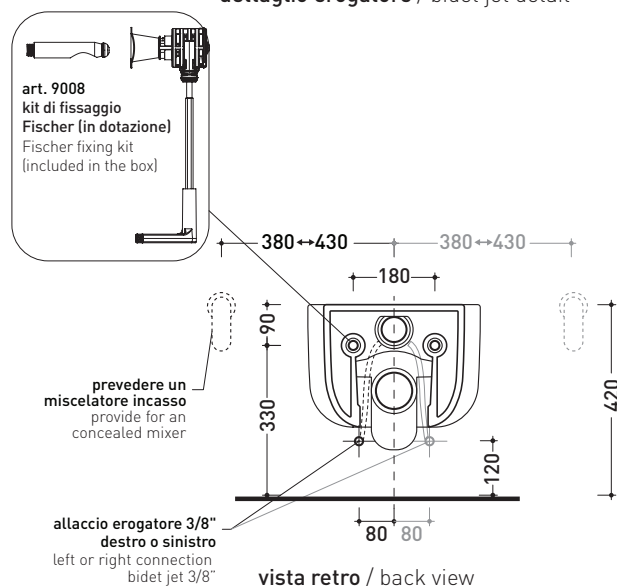

design JASPER MORRISON

2016

BN118G + ERWCB*

Wall hung wc with **goclean®** system (fixing kit art. 9008 included)

* **WARNING:** the hole for the bidet jet must be requested

Complements: **Soft-closing thermosetting wrapping seat&cover** (BNCW03)
Line accessories: TWO - HOOP - NOKÉ - FOLD

Technical accessories: **Universal fixing bracket for wall hung wc/bidet** (41/P)

Package dim. **57 x 39 x 35 cm** | Weight **27 kg** | Pz. Pallet n° **15**

CE UNI EN 997

Dop-No997

WHILE STOCKS LAST

vista zenitale / zenital view

dettaglio erogatore / bidet jet detail

sezione longitudinale / section

vista retro / back view

sizes in mm

Please consider a 2% tolerance on indicated measurements

CERAMIC: glossy finish

matt finish

FLAMINIA does not recommend combining this toilet model with rapid-flow/flushometer systems or traditional high tanks