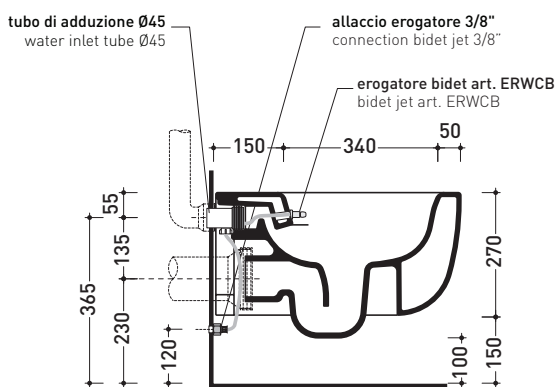

design JASPER MORRISON

2016

BN118G + ERWCB*

Wall hung wc with **goclean®** system (fixing kit art. 9008 included)

* **WARNING:** the hole for the bidet jet must be requested

Complements: **Soft-closing thermosetting wrapping seat&cover** (BNCW03)
Line accessories: TWO - HOOP - NOKÉ - FOLD

Technical accessories: **Universal fixing bracket for wall hung wc/bidet** (41/P)

Package dim. **57 x 39 x 35 cm** | Weight **27 kg** | Pz. Pallet n° **15**

CE UNI EN 997

Dop-No997

WHILE STOCKS LAST

vista zenitale / zenital view

dettaglio erogatore / bidet jet detail

sezione longitudinale / section

vista retro / back view

sizes in mm

Please consider a 2% tolerance on indicated measurements

CERAMIC: glossy finish

matt finish

FLAMINIA does not recommend combining this toilet model with rapid-flow/flushometer systems or traditional high tanks