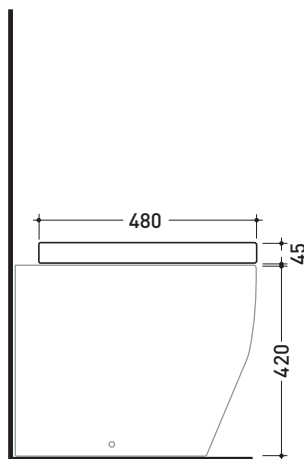

TRCW03

Soft-closing thermosetting wrapping seat & cover

Complements: Terra wc (TR117)

Package dim. 52 x 40 x 7 cm | Weight 3,4 kg | Pz. Pallet n° -

art. TR117
vista zenitale / zenital view

art. TR117 + TR39
vista zenitale / zenital view

art. TR117
vista laterale / lateral view

art. TR117 + TR39
vista laterale / lateral view

sizes in mm

THERMOSETTING: glossy finish

white

black

matt finish

milky white