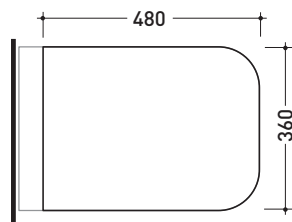

TRCW03

Soft-closing thermosetting wrapping seat & cover

Complements: Terra wc (TR117)

Package dim. 52 x 40 x 7 cm | Weight 3,4 kg | Pz. Pallet n° -

art. TR117
vista zenitale / zenital view

art. TR117 + TR39
vista zenitale / zenital view

art. TR117
vista laterale / lateral view

art. TR117 + TR39
vista laterale / lateral view

sizes in mm

THERMOSETTING: glossy finish

white

black

matt finish

milky white