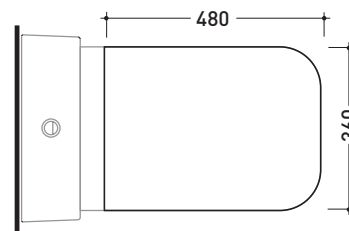

TRCW03

Soft-closing thermosetting wrapping seat & cover

Complements: Terra wc (TR117)

Package dim. 52 x 40 x 7 cm | Weight 3,4 kg | Pz. Pallet n° -

art. TR117
vista zenitale / zenital view

art. TR117 + TR39
vista zenitale / zenital view

art. TR117
vista laterale / lateral view

art. TR117 + TR39
vista laterale / lateral view

sizes in mm

THERMOSETTING: glossy finish

white

black

matt finish

milky white