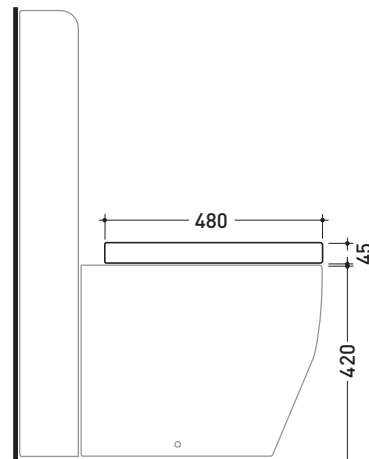

TRCW03

Soft-closing thermosetting wrapping seat & cover

Complements: Terra wc (TR117)

Package dim. 52 x 40 x 7 cm | Weight 3,4 kg | Pz. Pallet n° -

art. TR117
vista zenitale / zenital view

art. TR117 + TR39
vista zenitale / zenital view

art. TR117
vista laterale / lateral view

art. TR117 + TR39
vista laterale / lateral view

sizes in mm

THERMOSETTING: glossy finish

white

black

matt finish

milky white