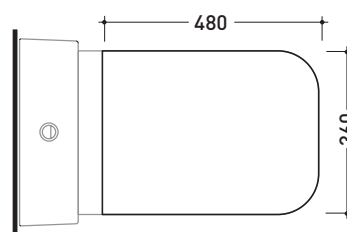

TRCW02

Thermosetting wrapping seat & cover

Complements: Terra wc (TR117)

Package dim. 52 x 40 x 7 cm | Weight 3,4 kg | Pz. Pallet n° -

art. TR117
vista zenitale / zenital view

art. TR117 + TR39
vista zenitale / zenital view

art. TR117
vista laterale / lateral view

art. TR117 + TR39
vista laterale / lateral view

sizes in mm

THERMOSETTING: glossy finish

white