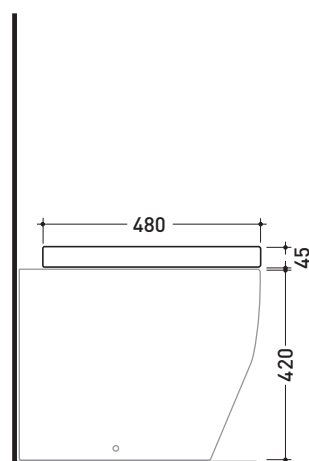

TRCW02

Thermosetting wrapping seat & cover

Complements: Terra wc (TR117)

Package dim. 52 x 40 x 7 cm | Weight 3,4 kg | Pz. Pallet n° -

art. TR117
vista zenitale / zenital view

art. TR117 + TR39
vista zenitale / zenital view

art. TR117
vista laterale / lateral view

art. TR117 + TR39
vista laterale / lateral view

sizes in mm

THERMOSETTING: glossy finish

white