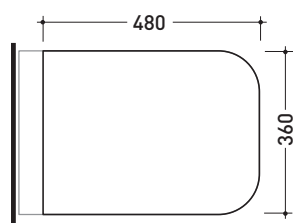

TRCW02

Thermosetting wrapping seat & cover

Complements: Terra wc (TR117)

Package dim. 52 x 40 x 7 cm | Weight 3,4 kg | Pz. Pallet n° -

art. TR117
vista zenitale / zenital view

art. TR117 + TR39
vista zenitale / zenital view

art. TR117
vista laterale / lateral view

art. TR117 + TR39
vista laterale / lateral view

sizes in mm

THERMOSETTING: glossy finish

white