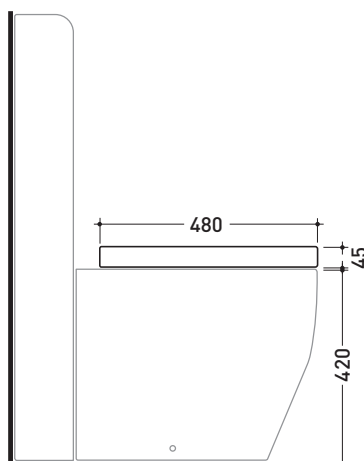

TRCW02

Thermosetting wrapping seat & cover

Complements: Terra wc (TR117)

Package dim. 52 x 40 x 7 cm | Weight 3,4 kg | Pz. Pallet n° -

art. TR117
vista zenitale / zenital view

art. TR117 + TR39
vista zenitale / zenital view

art. TR117
vista laterale / lateral view

art. TR117 + TR39
vista laterale / lateral view

sizes in mm

THERMOSETTING: glossy finish

white